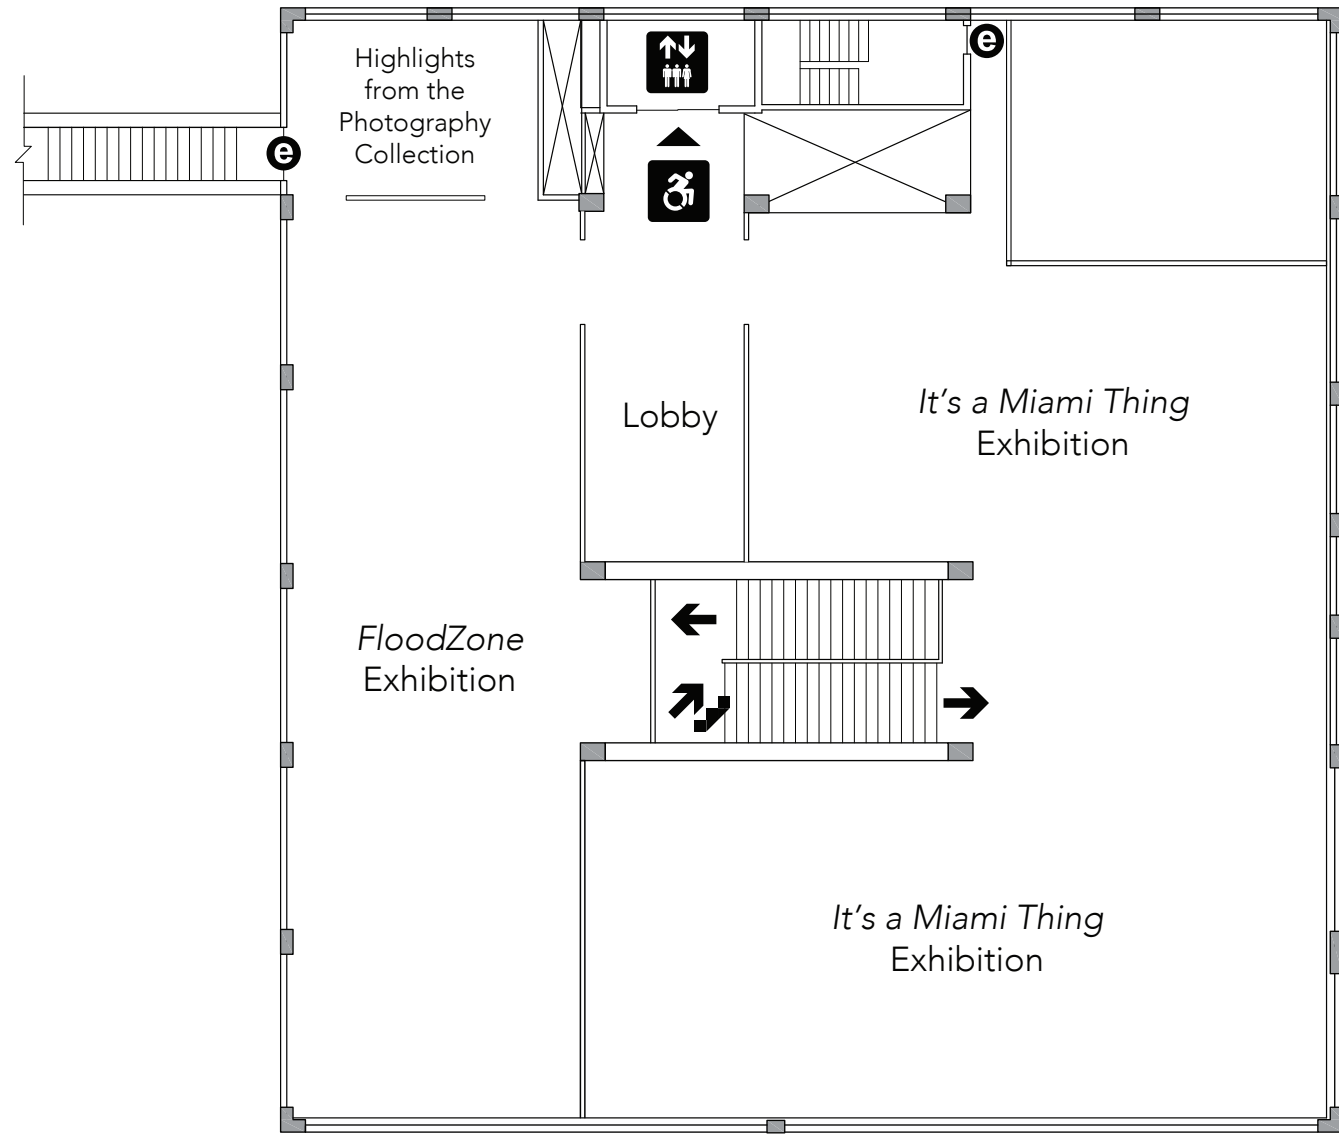

North Building

South Building

**3**

HistoryMiami Museum  
(Upper Level/3rd Floor)

-  Admission
-  Information
-  Accessible entrance
-  Elevator
-  Restrooms
-  Family restrooms
-  Emergency exit only