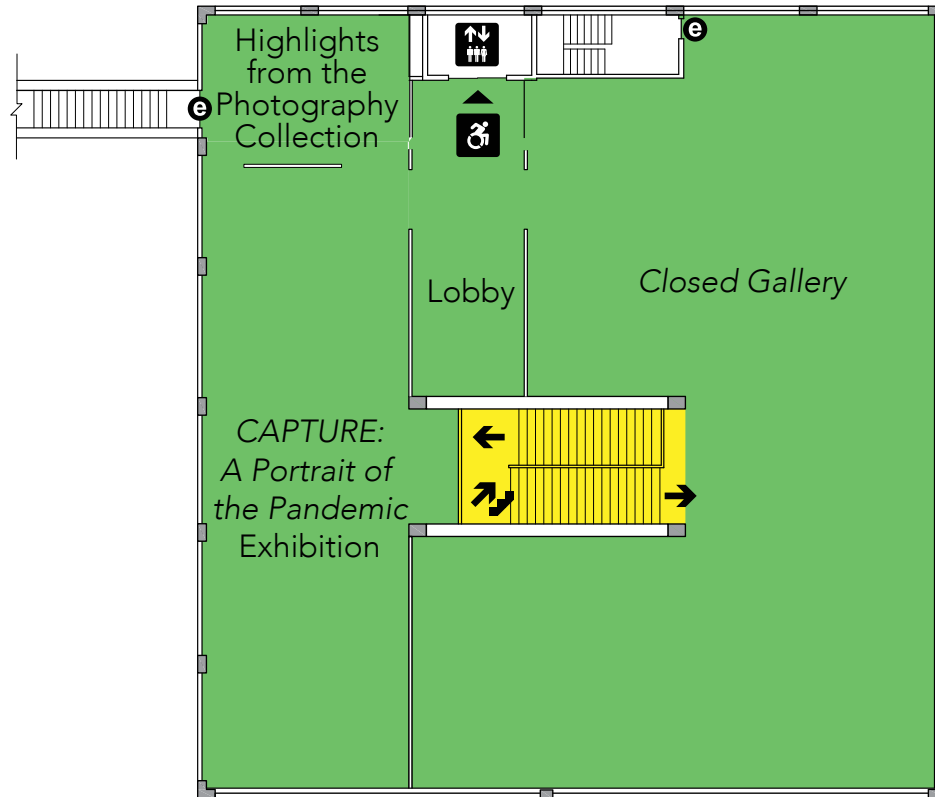

North Building

South Building

Sound Map*

-  Admission
-  Information
-  Accessible entrance
-  Elevator
-  Restrooms
-  Family restrooms
-  Emergency exit only

* Please note that sound levels are subject to change. Check with the Visitor Services desk before entering the exhibits.

Noise-reducing headphones are available for checkout at the Visitor Services desk. Quantities are limited and are available on a first-come, first-served basis.

3

HistoryMiami Museum
(Upper Level/3rd Floor)