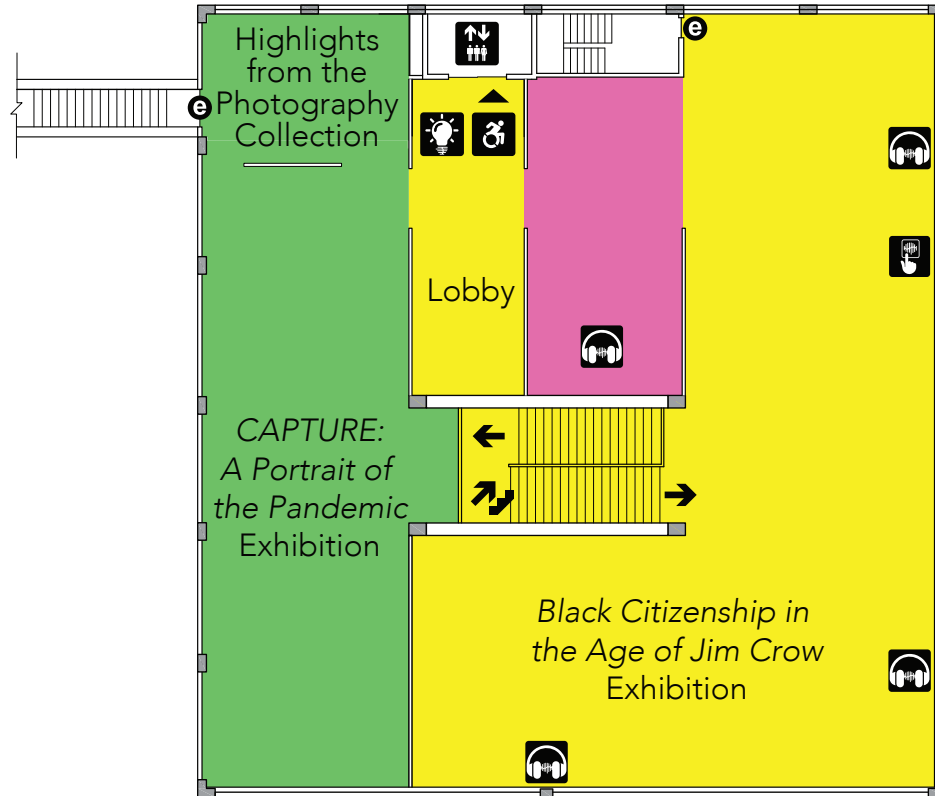

North Building

South Building

Sound Map*

- Admission
- Interactive
- Information
- Loud Sound
- Accessible entrance
- Exhibit Audio
- Elevator
- Bright Lights
- Restrooms
- Quiet Space
- Family restrooms
- Emergency exit only

3

HistoryMiami Museum
(Upper Level/3rd Floor)