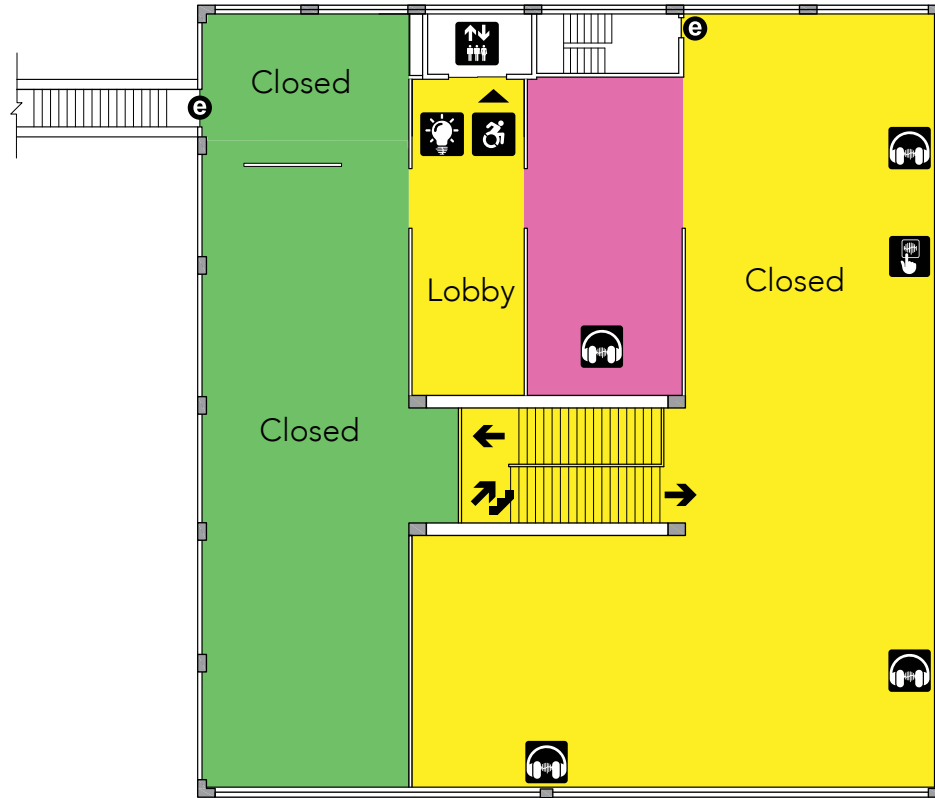

North Building

South Building

Sound Map*

- Admission
- Interactive
- Information
- Loud Sound
- Accessible entrance
- Exhibit Audio
- Elevator
- Bright Lights
- Restrooms
- Quiet Space
- Family restrooms
- Emergency exit only

3

HistoryMiami Museum
(Upper Level/3rd Floor)